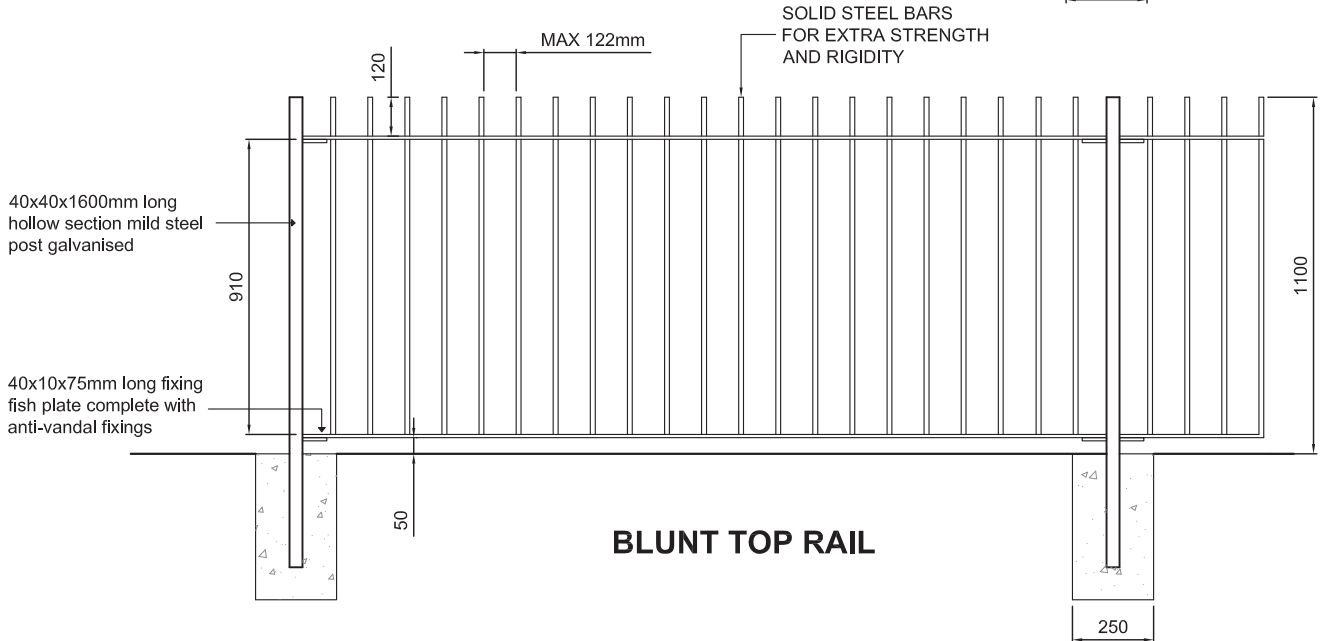

AND MANY MORE.....

ALSO AVAILABLE WITH A WIDE VARIETY OF RAIL HEADS, POST TOPS, COLLARS ETC.

JPK
Est. 1975
Fencing Systems

website : www.jpk.ie
email : info@jpk.ie
telephone : +353 91 798 146

FOR LIFELONG
COLOUR
POWDER
COAT IT
POWDER COATED TO BS EN 13435:2005