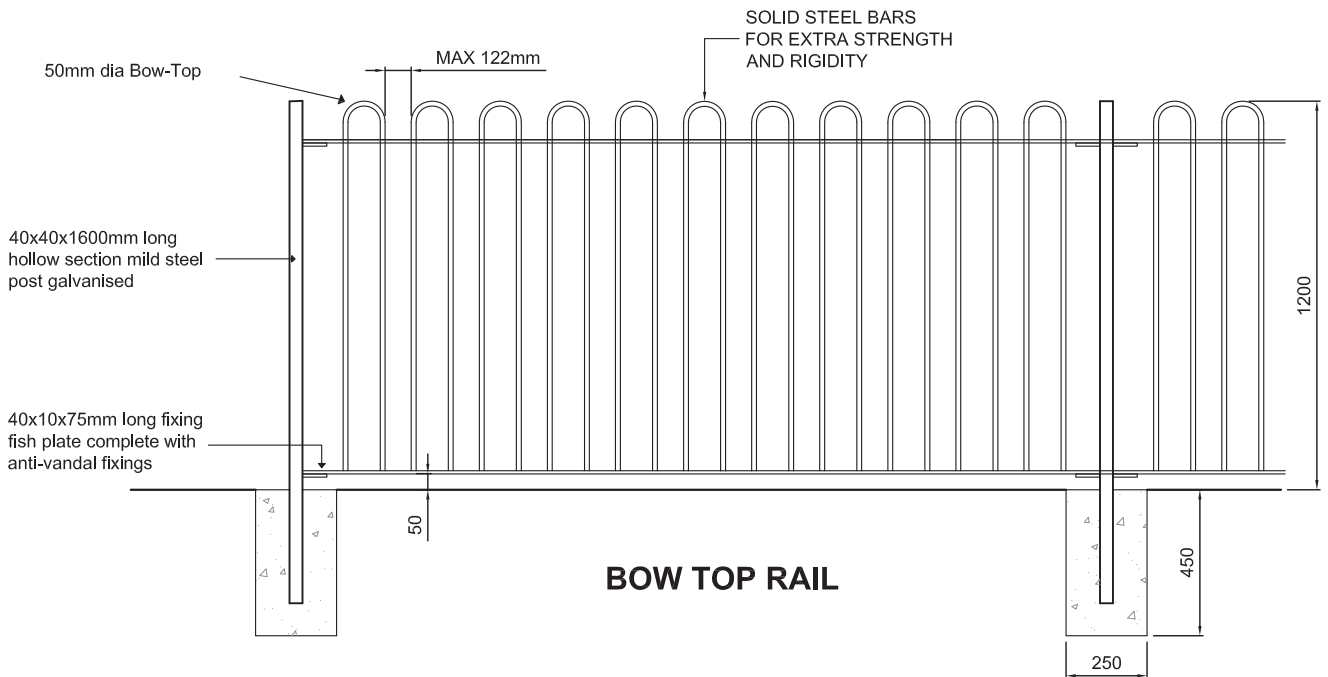

AND MANY MORE.....

ALSO AVAILABLE WITH A WIDE VARIETY OF RAIL HEADS, POST TOPS, COLLARS ETC.

JPK
Est. 1975
Fencing Systems

website : www.jpk.ie
email : info@jpk.ie
telephone : +353 91 798 146

FOR LIFELONG
COLOUR
POWDER
COAT IT
POWDER COATED TO BS EN 13435:2005