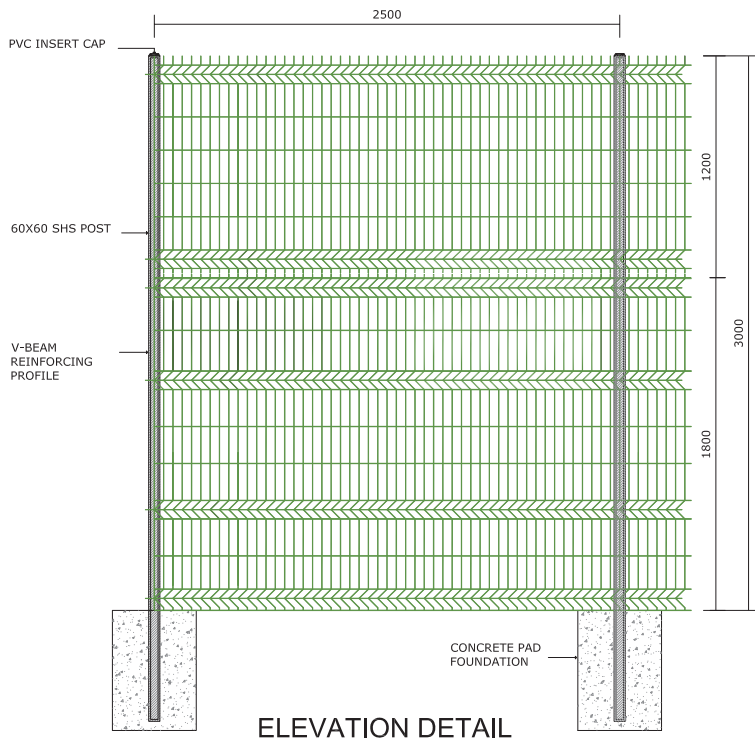

Alpha Surround Mesh

Standard Alpha mesh without plinth
1.8 m high

Close up of the corner assembly
where the profile of the Alpha panel
can be seen

Double leaf gates and a single gate
installed side by side.

This elegant fencing system provides a strong transparent boundary fence. Welded at each intersection providing good security and rigidity. Galvanised & powder coated to give good protection from corrosion and improve aesthetics.

Powder coating available in different varieties of colours.

3 DIMENSIONAL DETAIL OF ALPHA MESH

JPK ALPHA MESH	DIAMETER	APERTURE
HORIZONTAL WIRES	5mm	200mm
VERTICAL WIRES	5mm	50mm

MOUNTING METHODS

CROSS SECTIONS
Showing Available Heights