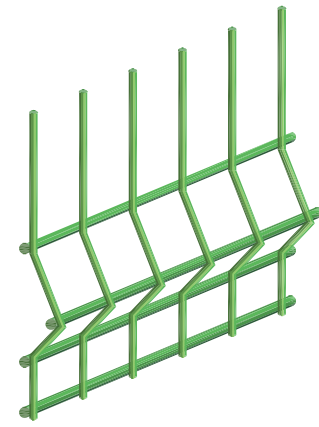

Alpha Surround Mesh

Standard Alpha mesh without plinth
1.8 m high

Close up of the corner assembly
where the profile of the Alpha panel
can be seen

Double leaf gates and a single gate
installed side by side.

This elegant fencing system provides a strong transparent boundary fence. Welded at each intersection providing good security and rigidity. Galvanised & powder coated to give good protection from corrosion and improve aesthetics.

Powder coating available in different varieties of colours.

3 DIMENSIONAL DETAIL OF ALPHA MESH

JPK ALPHA MESH	DIAMETER	APERTURE
HORIZONTAL WIRES	5mm	200mm
VERTICAL WIRES	5mm	50mm

MOUNTING METHODS

CROSS SECTIONS
Showing Available Heights