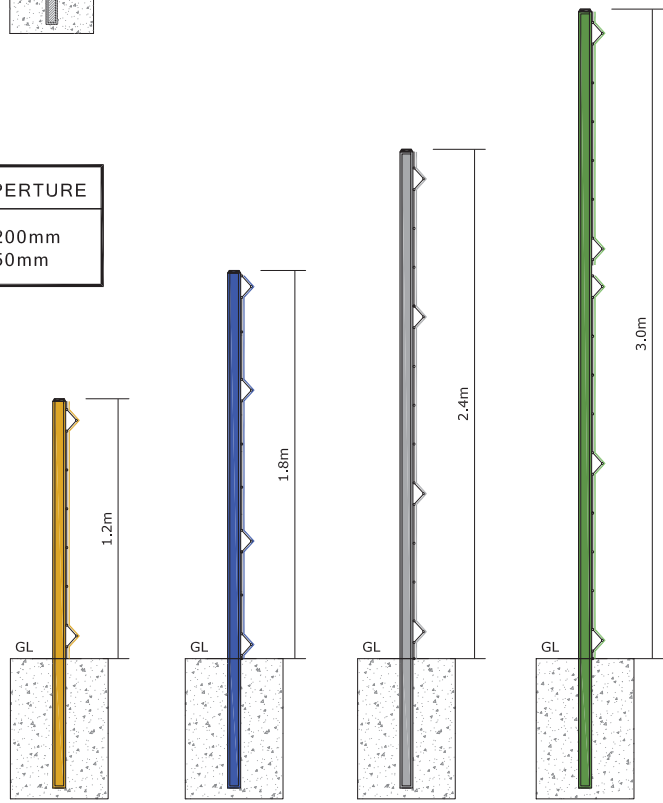

Alpha Surround Mesh

Standard Alpha mesh without plinth
1.8 m high

Close up of the corner assembly
where the profile of the Alpha panel
can be seen

Double leaf gates and a single gate
installed side by side.

This elegant fencing system provides a strong transparent boundary fence. Welded at each intersection providing good security and rigidity. Galvanised & powder coated to give good protection from corrosion and improve aesthetics.

Powder coating available in different varieties of colours.

3 DIMENSIONAL DETAIL OF ALPHA MESH

JPK ALPHA MESH	DIAMETER	APERTURE
HORIZONTAL WIRES	5mm	200mm
VERTICAL WIRES	5mm	50mm

MOUNTING METHODS

CROSS SECTIONS
Showing Available Heights