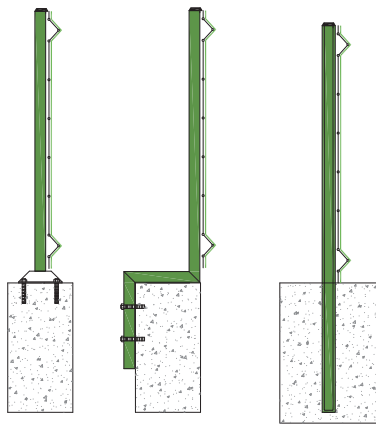

Alpha Surround Mesh

Standard Alpha mesh without plinth
1.8 m high

Close up of the corner assembly
where the profile of the Alpha panel
can be seen

Double leaf gates and a single gate
installed side by side.

This elegant fencing system provides a strong transparent boundary fence. Welded at each intersection providing good security and rigidity. Galvanised & powder coated to give good protection from corrosion and improve aesthetics.

Powder coating available in different varieties of colours.

3 DIMENSIONAL DETAIL OF ALPHA MESH

JPK ALPHA MESH	DIAMETER	APERTURE
HORIZONTAL WIRES	5mm	200mm
VERTICAL WIRES	5mm	50mm

MOUNTING METHODS

CROSS SECTIONS
Showing Available Heights