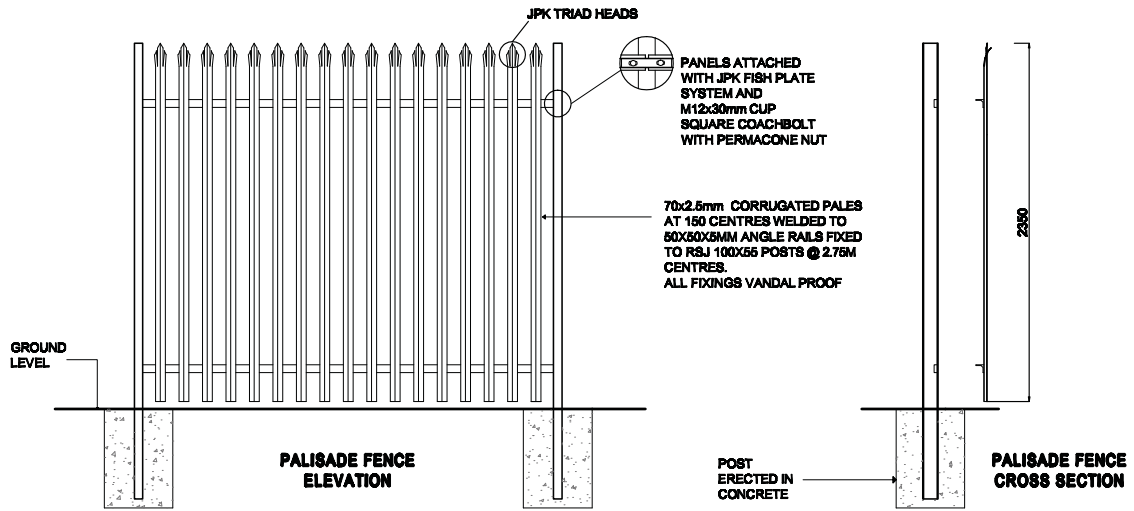

Standard Palisade

A newly installed palisade fence along a footpath

A matching powder coated palisade fence to suit the existing enclosed building

JPK's sliding palisade gate which can be controlled remotely

A high quality barrier that offers good security and absorbs heavy impact. This specialized system is formed at JPK's manufacturing facility and installed by JPK nationwide.

All steel sections and fittings are galvanised providing long term maintenance free protection from corrosion.