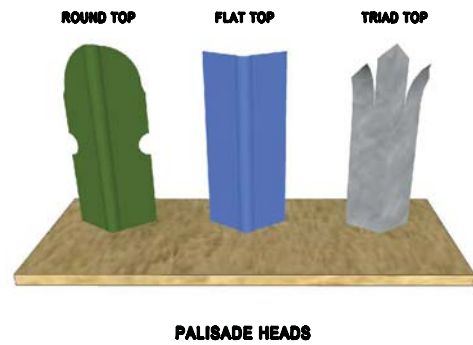

JPK
Est. 1975
Fencing Systems

website : www.jpki.ie
email : info@jpki.ie
telephone : +353 91 798 146

FOR LIFELONG
COLOUR
POWDER
COAT IT