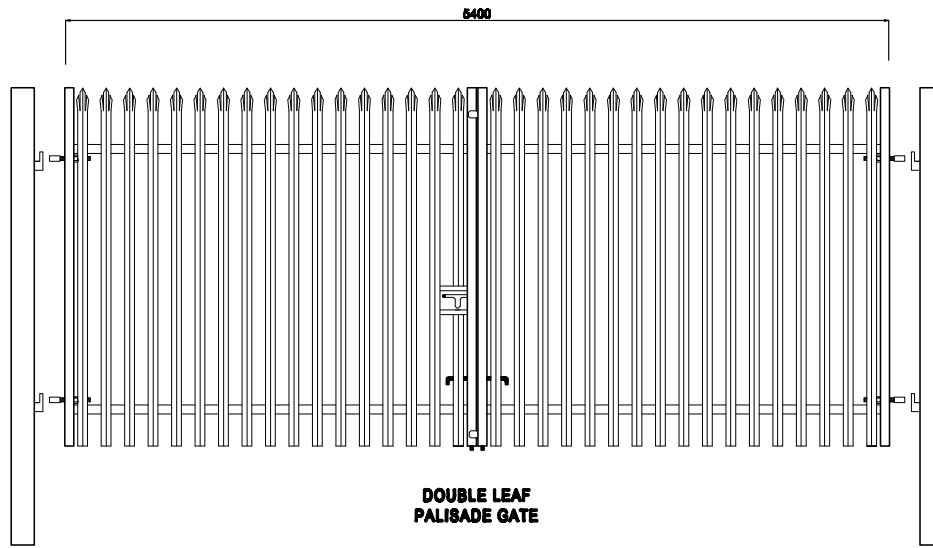

Standard Palisade

A newly installed palisade fence along a footpath

A matching powder coated palisade fence to suit the existing enclosed building

JPK's sliding palisade gate which can be controlled remotely

A high quality barrier that offers good security and absorbs heavy impact. This specialized system is formed at JPK's manufacturing facility and installed by JPK nationwide.

All steel sections and fittings are galvanised providing long term maintenance free protection from corrosion.