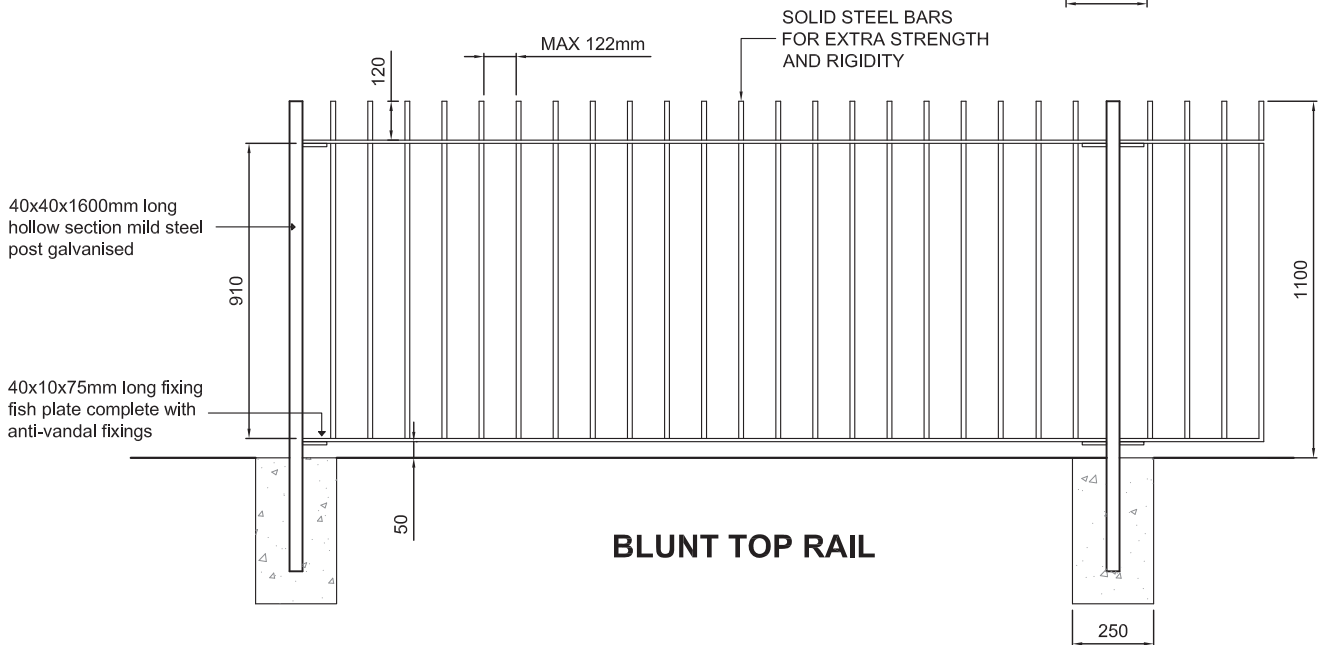

AND MANY MORE.....

ALSO AVAILABLE WITH A WIDE VARIETY OF RAIL HEADS, POST TOPS, COLLARS ETC.

JPK
Est. 1975
Fencing Systems

website : www.jpk.ie
email : info@jpk.ie
telephone : +353 91 798 146

FOR LIFELONG
COLOUR
POWDER
COAT IT