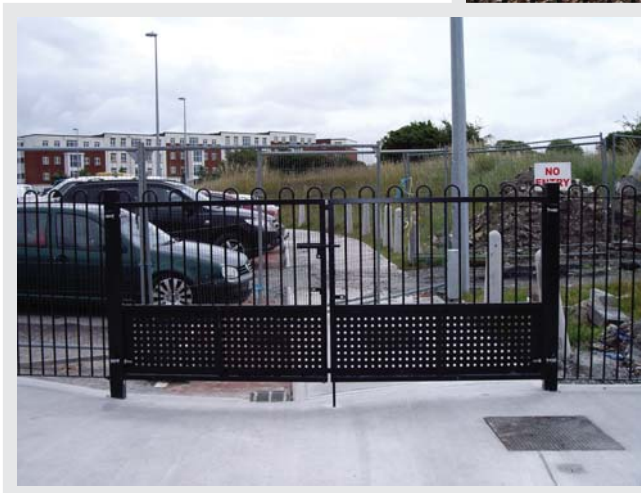

Solid Railing

BLUNT TOP

JPK,s Blunt Top railing system with a decorative moulded bottom sill.

BOW TOP

The Bow Top railing system 1.3 m high surrounding a childrens playground

BESPOKE

A Bespoke double leaf gate. One of the many types manufactured by JPK.

This durable high grade railing system is ideal in many locations providing a barrier that's quickly installable and gives a good decorative look. These railing systems and gates are manufactured by JPK and installed by JPK's specialized team. Galvanised to provide protection from corrosion