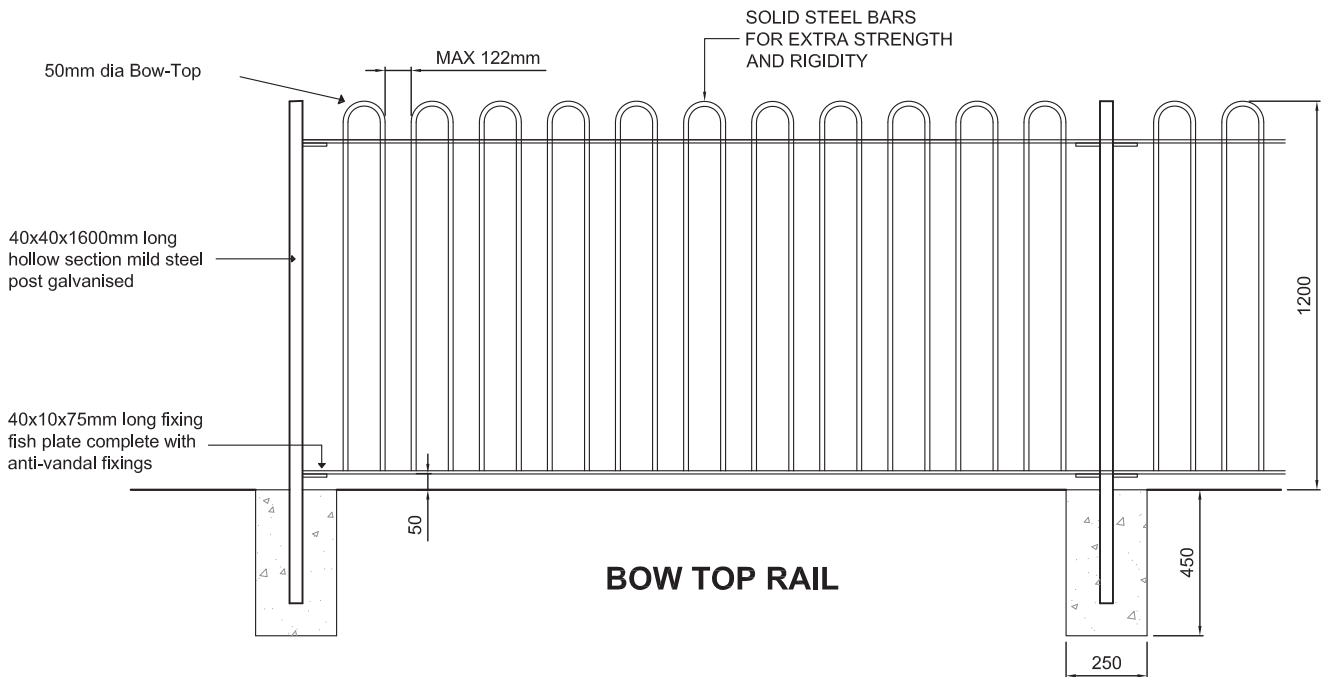

AND MANY MORE.....

ALSO AVAILABLE WITH A WIDE VARIETY OF RAIL HEADS, POST TOPS, COLLARS ETC.

JPK
Est. 1975
Fencing Systems

website : www.jpk.ie
email : info@jpk.ie
telephone : +353 91 798 146

FOR LIFELONG
COLOUR
POWDER
COAT IT