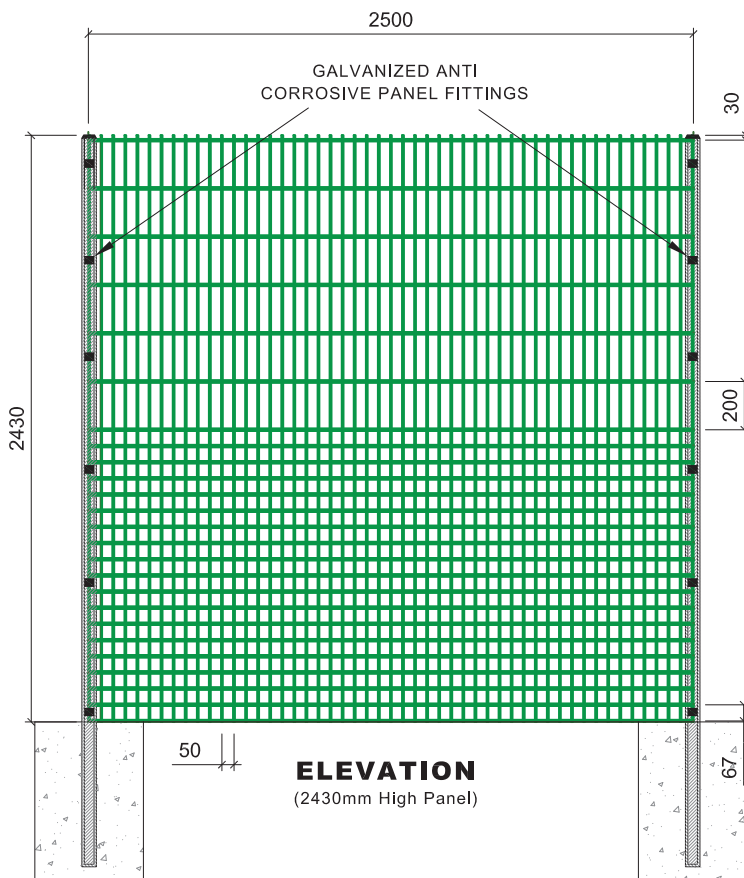

Powder coating available in different varieties of colours.

3D Welded Mesh Detail

Twin Wire Detail
Double Horizontal Wires Ø 8mm
& Single Vertical wires Ø 6mm

Single Welded Bar Breakdown

SECTIONS
(Showing Available Heights)

JPK SPORTS MESH	DIAMETER	APERTURE
HORIZONTAL WIRES	8mm	200/67mm
VERTICAL WIRES	6mm	50mm

POWDER COATED TO EN 10223-7

BALLSTOP NETTING AVAILABLE

JPK
Est. 1975
Fencing Systems

website : www.jpki.ie
email : info@jpki.ie
telephone : +353 91 798 146