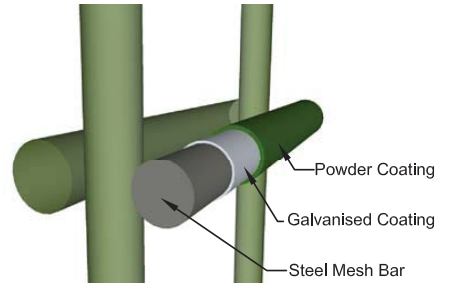

Astro Sports Rebound Mesh

The Astro Sports Rebound System with ballstop netting.

The recessed goal option offered by JPK, available in different sizes.

Closup of the mesh panel showing the different apertures of the rebound system.

The Sports Welded Mesh System makes the ideal enclosure for a wide range of all-weather court facilities. With its strong durable twin wire mesh panels providing strength for high impact sports yet maintaining high visibility. Galvanised & powder coated to give good protection from corrosion and improve aesthetics.

Powder coating available in different varieties of colours.

3D Welded Mesh Detail

Twin Wire Detail
Double Horizontal Wires Ø 8mm
& Single Vertical wires Ø 6mm

Single Welded Bar Breakdown

SECTIONS
(Showing Available Heights)

JPK SPORTS MESH	DIAMETER	APERTURE
HORIZONTAL WIRES	8mm	200/67mm
VERTICAL WIRES	6mm	50mm

POWDER COATED TO EN 10223-7

BALLSTOP NETTING AVAILABLE

JPK
Est. 1975
Fencing Systems

website : www.jpki.ie
email : info@jpki.ie
telephone : +353 91 798 146