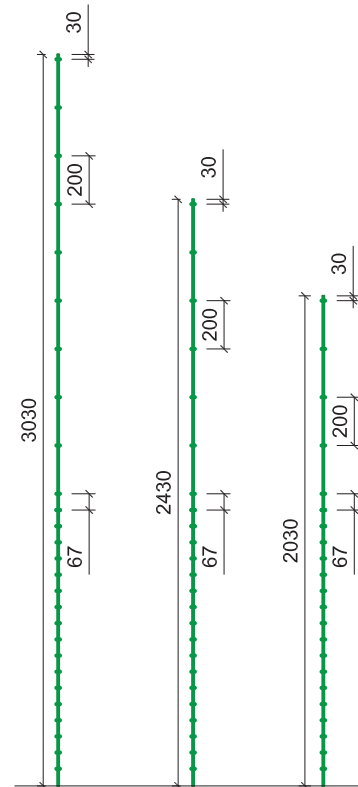

Powder coating available in different varieties of colours.

3D Welded Mesh Detail

Twin Wire Detail
Double Horizontal Wires Ø 8mm
& Single Vertical wires Ø 6mm

Single Welded Bar Breakdown

SECTIONS
(Showing Available Heights)

JPK SPORTS MESH	DIAMETER	APERTURE
HORIZONTAL WIRES	8mm	200/67mm
VERTICAL WIRES	6mm	50mm

POWDER COATED TO EN 10223-7

BALLSTOP NETTING AVAILABLE

JPK
Est. 1975
Fencing Systems

website : www.jpki.ie
email : info@jpki.ie
telephone : +353 91 798 146