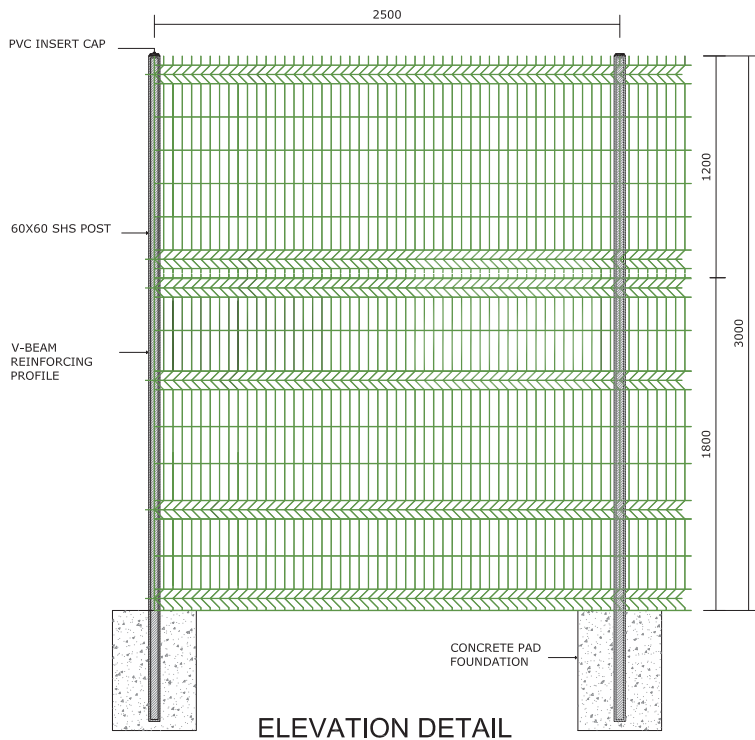

## Alpha Surround Mesh

Standard Alpha mesh without plinth  
1.8 m high

Close up of the corner assembly  
where the profile of the Alpha panel  
can be seen

Double leaf gates and a single gate  
installed side by side.

This elegant fencing system provides a strong transparent boundary fence. Welded at each intersection providing good security and rigidity. Galvanised & powder coated to give good protection from corrosion and improve aesthetics.

Powder coating available in different varieties of colours.

3 DIMENSIONAL DETAIL OF ALPHA MESH

JPK ALPHA MESH	DIAMETER	APERTURE
HORIZONTAL WIRES	5mm	200mm
VERTICAL WIRES	5mm	50mm

MOUNTING METHODS

CROSS SECTIONS  
Showing Available Heights