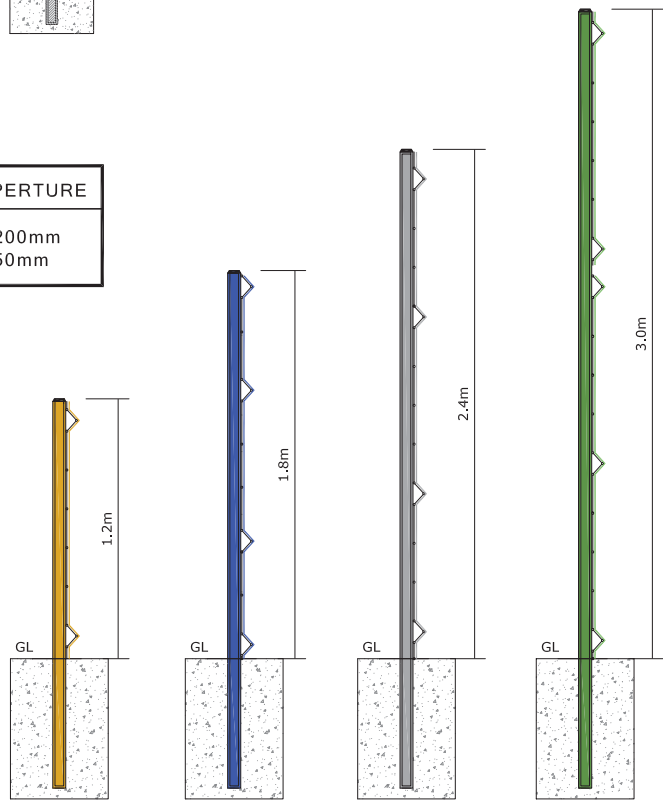

## Alpha Surround Mesh

Standard Alpha mesh without plinth  
1.8 m high

Close up of the corner assembly  
where the profile of the Alpha panel  
can be seen

Double leaf gates and a single gate  
installed side by side.

This elegant fencing system provides a strong transparent boundary fence. Welded at each intersection providing good security and rigidity. Galvanised & powder coated to give good protection from corrosion and improve aesthetics.

Powder coating available in different varieties of colours.

3 DIMENSIONAL DETAIL OF ALPHA MESH

JPK ALPHA MESH	DIAMETER	APERTURE
HORIZONTAL WIRES	5mm	200mm
VERTICAL WIRES	5mm	50mm

MOUNTING METHODS

CROSS SECTIONS  
Showing Available Heights