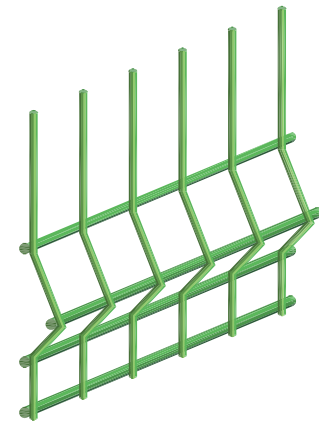

## Alpha Surround Mesh

Standard Alpha mesh without plinth  
1.8 m high

Close up of the corner assembly  
where the profile of the Alpha panel  
can be seen

Double leaf gates and a single gate  
installed side by side.

This elegant fencing system provides a strong transparent boundary fence. Welded at each intersection providing good security and rigidity. Galvanised & powder coated to give good protection from corrosion and improve aesthetics.

Powder coating available in different varieties of colours.

3 DIMENSIONAL DETAIL OF ALPHA MESH

JPK ALPHA MESH	DIAMETER	APERTURE
HORIZONTAL WIRES	5mm	200mm
VERTICAL WIRES	5mm	50mm

MOUNTING METHODS

CROSS SECTIONS  
Showing Available Heights