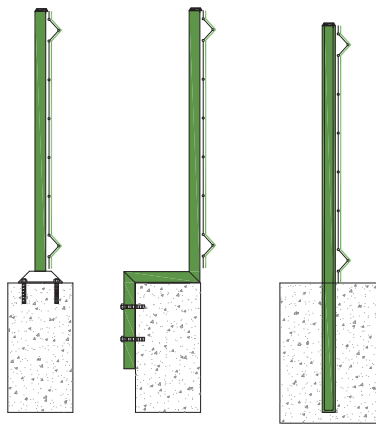

## Alpha Surround Mesh

Standard Alpha mesh without plinth  
1.8 m high

Close up of the corner assembly  
where the profile of the Alpha panel  
can be seen

Double leaf gates and a single gate  
installed side by side.

This elegant fencing system provides a strong transparent boundary fence. Welded at each intersection providing good security and rigidity. Galvanised & powder coated to give good protection from corrosion and improve aesthetics.

Powder coating available in different varieties of colours.

3 DIMENSIONAL DETAIL OF ALPHA MESH

JPK ALPHA MESH	DIAMETER	APERTURE
HORIZONTAL WIRES	5mm	200mm
VERTICAL WIRES	5mm	50mm

MOUNTING METHODS

CROSS SECTIONS  
Showing Available Heights